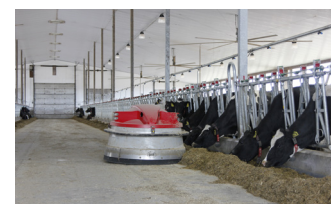

Contact your Lely sales rep. for more info.!

Live Life Lely

Follow us on:

or visit www.lelycenterwoodstock.com