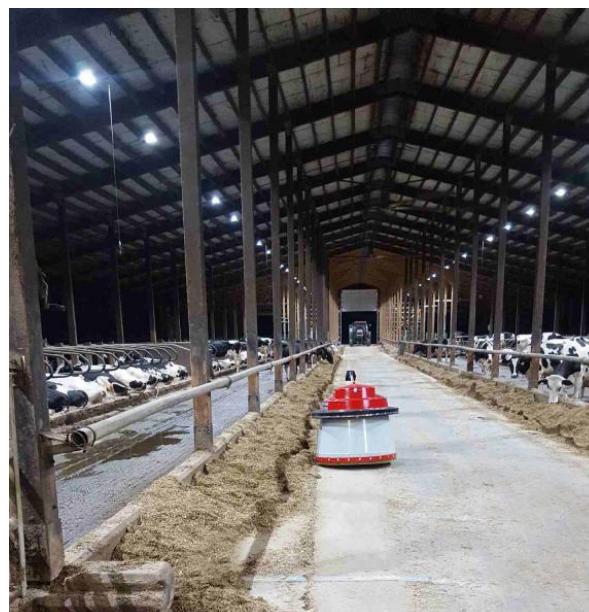

The Lely Link

From Lely Center Woodstock

innovators in agriculture

THIS ISSUE:

- Chris Lilley - Bactoscan issues
- Another happy Juno owner!
- LCW Summer 2017 Promotion
- About the Lely Luna brush
- Lely Center Woodstock Car Tour!
- Upcoming Shows & Events

Chris Lilley

SL2 Technician/Product Specialist

The warmer weather has finally arrived, which means there is a higher risk for bacteria to grow. If you begin to experience an increased Bactoscan, there are a few things you can check. First, check for robot and cluster cleaning alarms, TTR and alarms for milk tank or pipe line alarms. Address any alarms that seem precedent. Make sure that the robots are doing 3 cluster cleanings a day. Visual inspections can be done in the main tank, buffer tank or vessel. Any discoloring or build up could be the cause. Make sure to check water quality and if the softener has salt, as changes in water can affect the quality of cleaning. At the robot, it is important to inspect the teat cup liner, six-fold hoses, milk jar for cleanliness and for any type of build up inside components. It's important to check the jetter position to make sure that the cups are lining up and sealing properly. If not, an arm calibration should be done and if necessary you can adjust the jetter position in advanced settings. Any issues or concerns feel free to call into the office.

Another happy Juno owner!

LCW has installed yet another Juno 100 to a very excited/ happy customer! These machines don't only have the ability to increase milk production and feed intake, but they are also very convenient when you are away from the farm. You can always rely on the Juno to make sure your feed is pushed up day and night.

4. Beyond Belief Farms Inc.

3 A4s, 6 row, perimeter feed alley,
Juno 150, Discovery 90SW, DCC Waterbeds,
BulkTech Tanks
785307 Oxford Road 33, Woodstock, Ont.

Watch for the ad in the July 4th Ontario Farmer about the car tour!